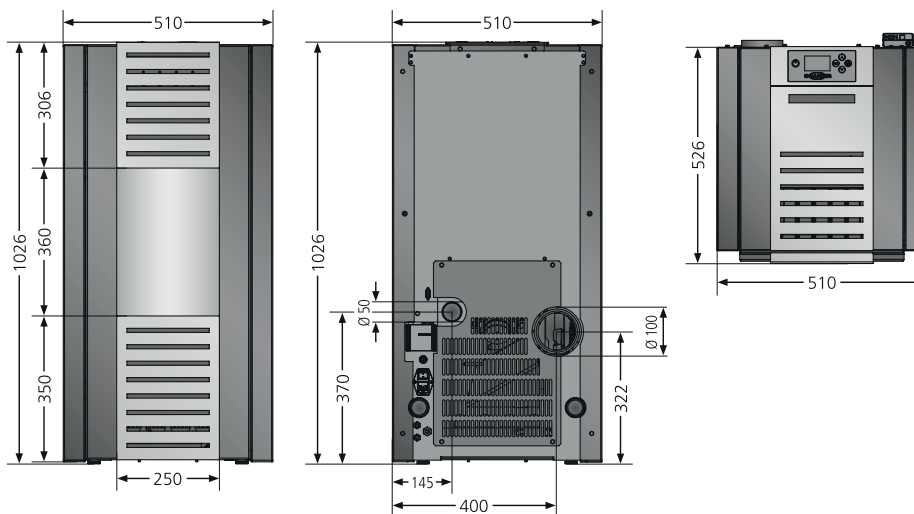

### AVAILABLE DESIGNS:

- (1) Steel black  
(2) Bordeaux red  
(3) Limestone Bianco

Sirkos,  
Bordeaux red

Sirkos, steel black

State of the art display

Extra large pellet storage tank

Burning chamber with burner pot

### STANDARD SCOPE OF DELIVERY

- Extra large pellet storage tank
- Control panel with large display
- Slide mechanism for easy refill
- Height-adjustable feet
- Automatic burner pot cleaning
- Temperature-controlled performance adjustment
- Automatic lowering of temperature at night
- Hours of operation are programmable
- No convection fan

The return flow rise is not included in the scope of delivery.

Available designs		Order no.	EAN-Code
Sirkos, steel black		7911 11	4250340908818
Sirkos, Bordeaux red		7911 37	4250340911856
Sirkos, Limestone Bianco		7911 87	4250340911863
Energy efficiency class		A+	
Connection possibility		rear	
Operation with external air supply		rear	
Nominal heat output	kW	2,5 - 6,0	
Water-side performance	kW	-	
Weight (incl. packaging)	ca. kg	157	
Fuel content	ca. kg	35	
Combustion time max.	h	60	
Room heating capability	m <sup>3</sup>	up to 210	
Power connection	V	230	
Power consumption	W	14-18	